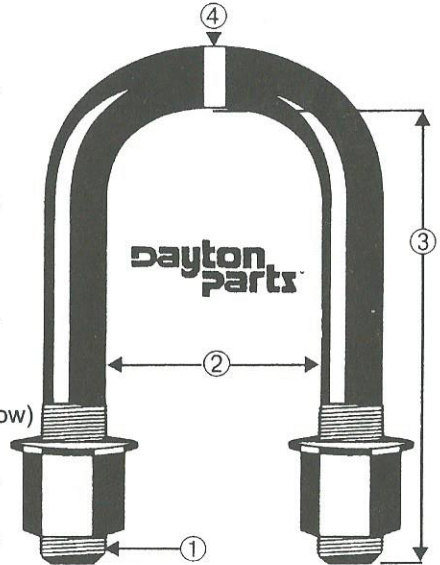

WARNER SPRING
(317) 788-4681

1. Diameter _____
(At Threads)

2. Width _____
(Inside Measurement)

3. Length _____
(From Inside the Bend)

4. Type of Top Bend (See sample sizes below)

5. Quantity _____

6. With Nuts _____

7. With Washers _____

SQUARE BEND

SEMI ROUND

ROUND BEND

FORGED TOP

REMINDER

Please measure length and diameter twice, so we only make once.